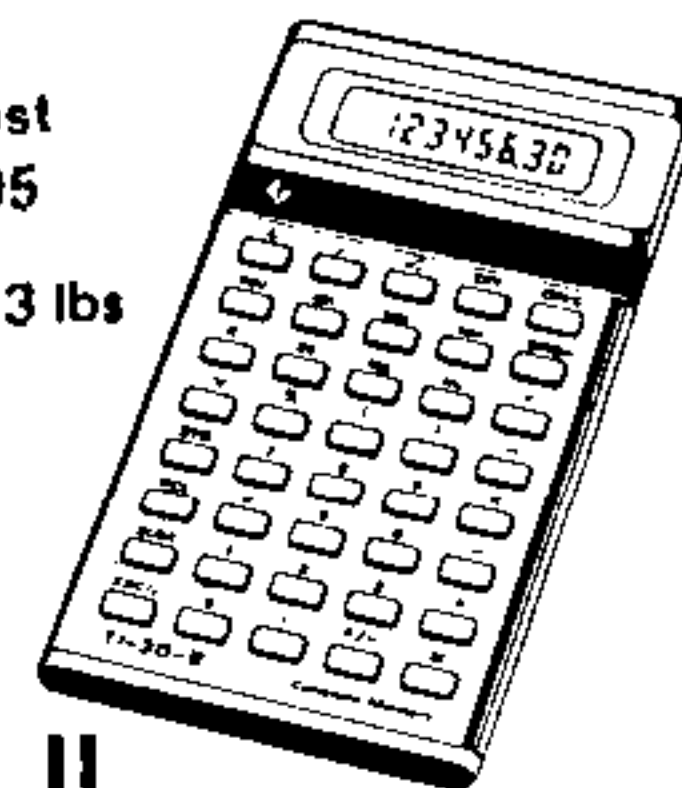

LCD Student Scientific

Your Cost
$14⁹⁵
Shpg Wt: 3 lbs

TI-30 II

- Contains the advanced algebraic and trigonometric functions today's math and science students need.
- Most-needed slide rule functions at the touch of a key: Roots. Powers. Reciprocals. Common and natural logs. And much more.
- Angular conversions for degrees, radians, and grads.
- Performs inverses and factorial.
- TI's Constant Memory feature retains stored data even when the calculator is turned off.