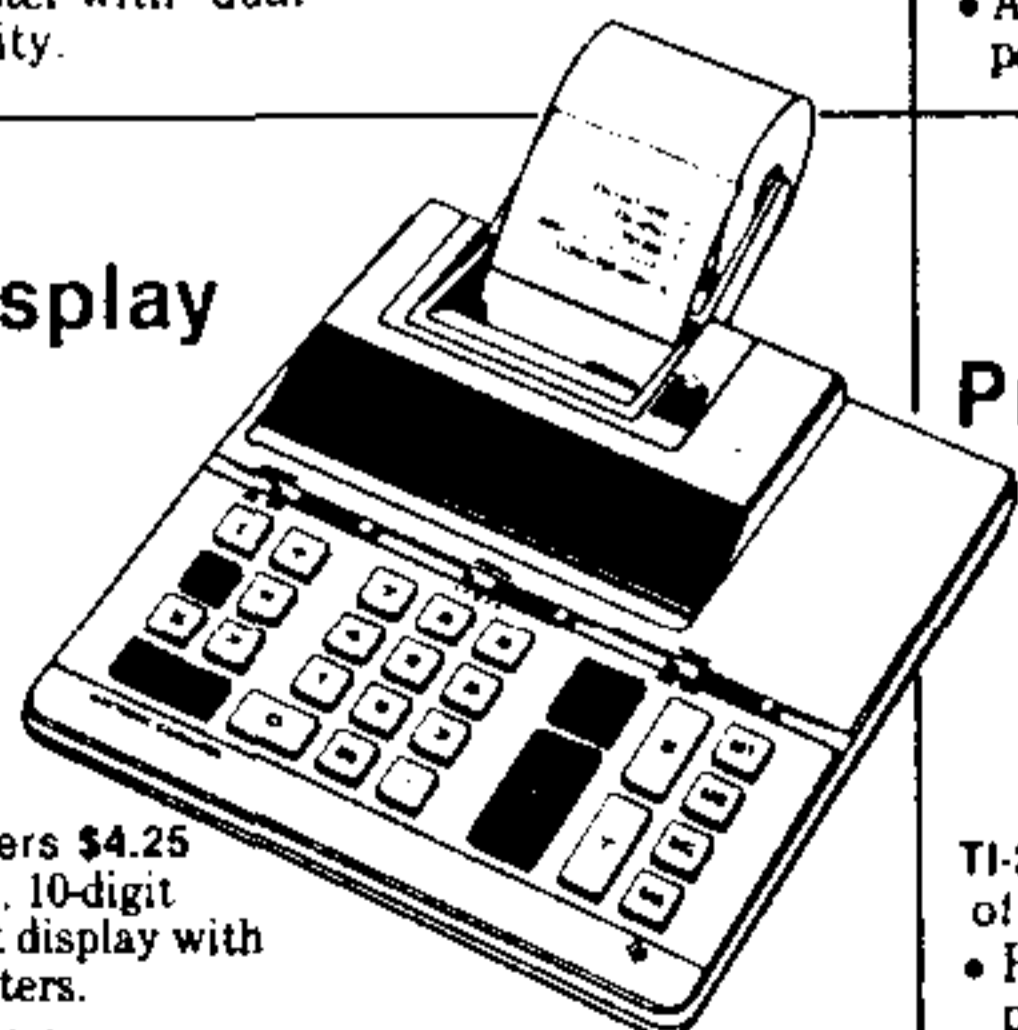

TI-5130

IR-55130 Ink Roller \$4.25
Shpg Wt: 5 lbs

Sleek Desktop Printer/Display

- 10-digit display shows characters and status indicators in soft green light.
- Prints on 2 1/4-inch plain paper tape.
- Basic functions — plus automatic percent and constant keys, item counter, date/non-add key for labeling.
- Convenient 5/4 round up/down switch automatically rounds multiplication and division results.
- Versatile four-key memory and an independent add register that works like a "dual" memory.

TEXAS INSTRUMENTS

Your Cost
\$79⁹⁵

TI-5030 Printer/Display AC-DC

Your Cost
\$53⁹⁵

Shpg Wt: 5 lbs

- IR-55030 2 Ink Rollers \$4.25
- Large, easy-to-read, 10-digit vacuum-fluorescent display with 1/4-inch high characters.
- Printer on/off switch lets you use the tape only when you need it.
- Mechanical printer with fast 2-lines-per-second speed.
- Impact printer delivers a 10-digit printout with punctuation and audit trail on 2 1/4-inch plain paper tape. AC adapter \$6.95

a sleek, portable calculator for home or office

TI-5008 Handheld Printer/Display

Shpg Wt: 3 lbs

- Comfortable, efficient keyboard with large add bar and "solid-feel" keys.
- Printer on-off switch lets you use printer only when needed.
- APD™ (automatic power down) feature turns off the calculator after 10 minutes of non-use.
- Convenient audit trail and paper-advance key.