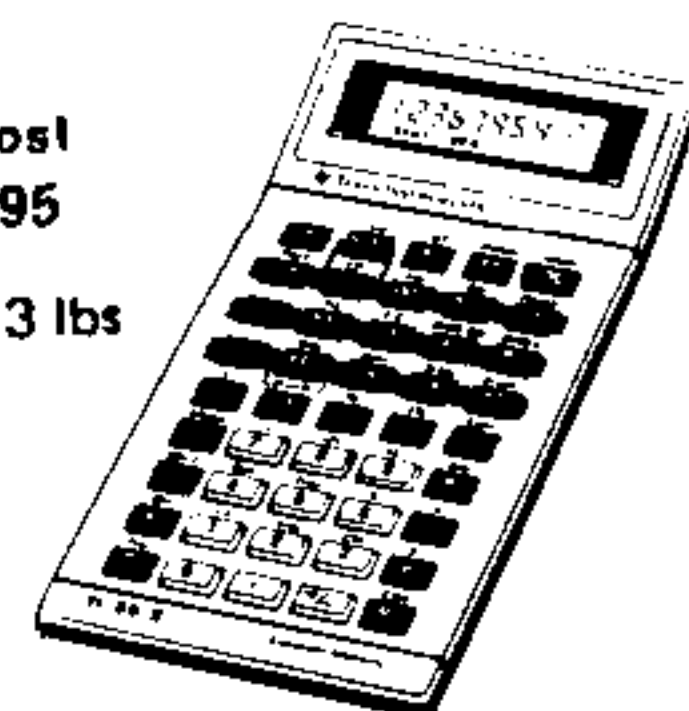

Texas Instruments Advanced LCD Scientific

Your Cost
$39⁹⁵
Shpg Wt: 3 lbs

TI-55 II

- Comes with *Calculator Decision-Making Sourcebook*.
- Built-in logarithmic, trigonometric, hyperbolic and statistical functions let you handle complex problems quickly, easily.
- Use up to 8 memories or 56 program steps.
- Built-in conversions mean fast transition between various measurement systems.