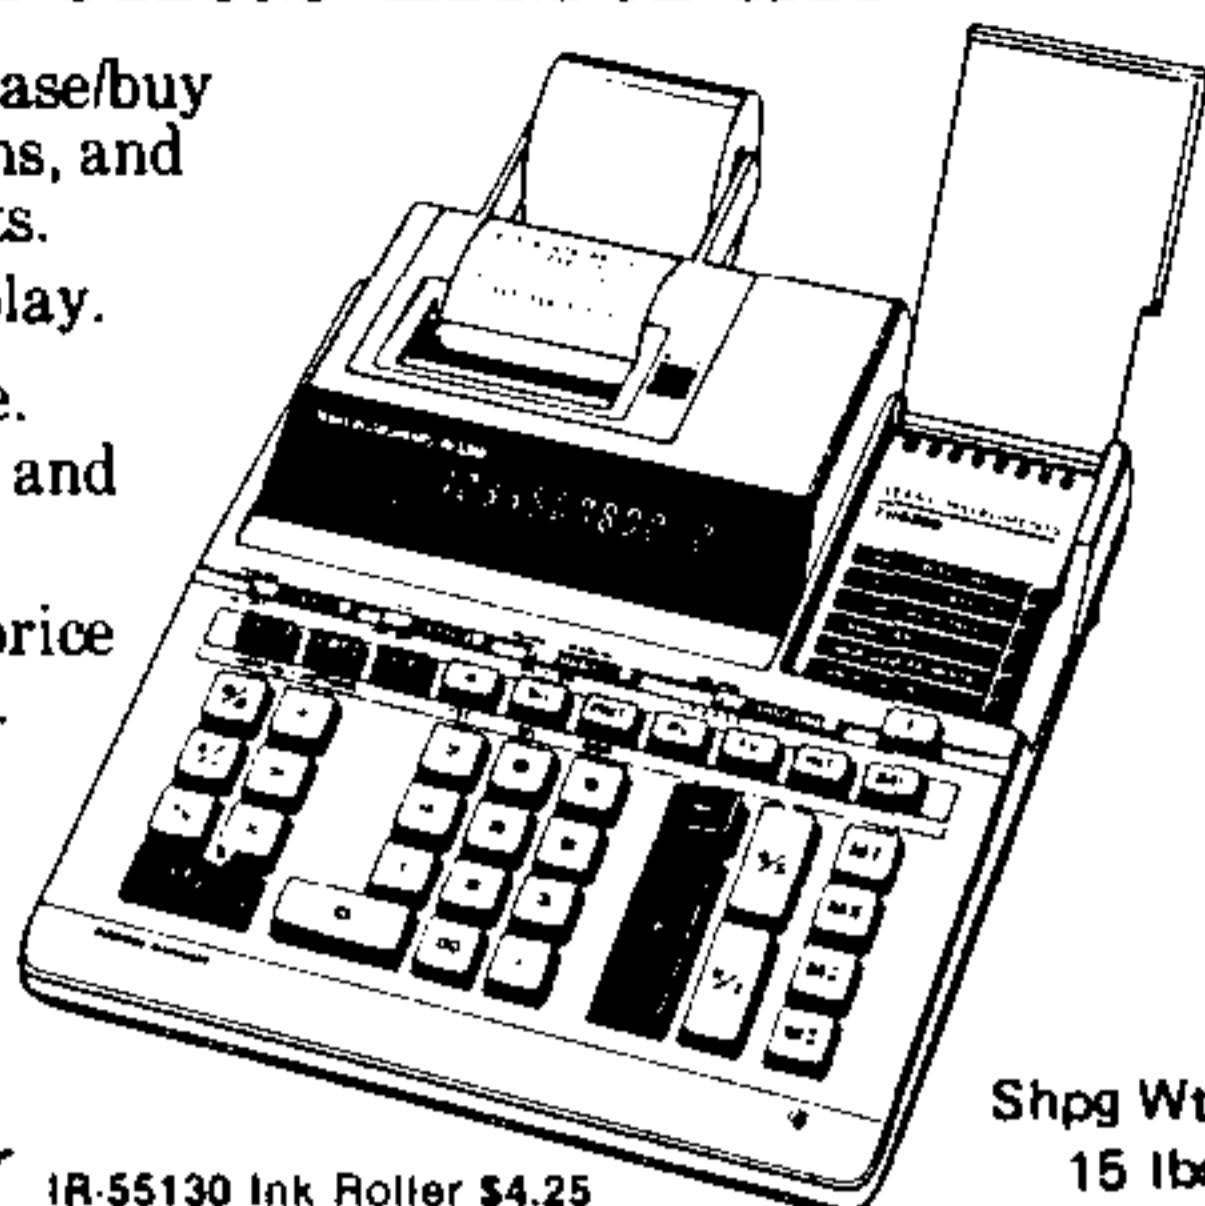

TI-5310

Texas Instruments

TI-66 Programmable Scientific

- Analyze alternatives in lease/buy options, loan amortizations, and sales and earning forecasts.
- 12-digit, easy-to-read display.
- Built-in reference flip-file.
- Preprogrammed business and financial functions.
- Easily compute cost-sell price margin percent problems.

Your Cost
$124⁹⁵
Retail $150.00

Shpg Wt:
15 lbs

IR-55130 Ink Roller $4.25

Your Cost
$64⁹⁵

- More than 170 built-in scientific, engineering, and statistical functions.
- Over 500 merged program steps.
- Up to 10 user flags are available, as well as 6 levels of subroutines.
- Up to 9 sets of parentheses allow up to 8 pending operations.
- Convenient horizontal design includes a large, easy-to-read, 10-digit liquid crystal display.

Shpg Wt: 5 lbs