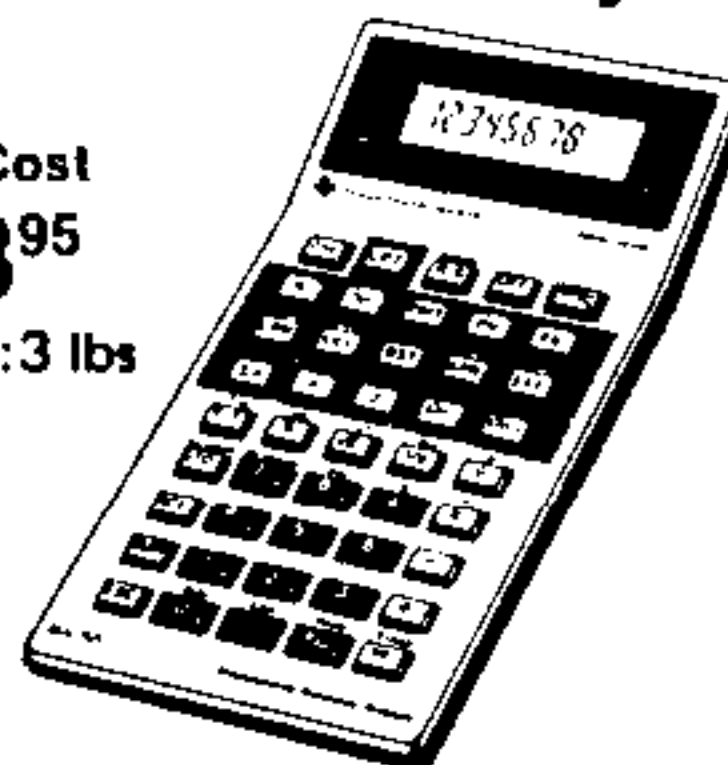

TI-5130

IR-55130 Ink Roller \$4.25
Shpg Wt: 5 lbs

Sleek Desktop Printer/Display

- 10-digit display shows characters and status indicators in soft green light.
- Prints on 2 1/4-inch plain paper tape.
- Basic functions — plus automatic percent and constant keys, item counter, date/non-add key for labeling.
- Convenient 5/4 round up/down switch automatically rounds multiplication and division results.
- Versatile four-key memory and an independent add register that works like a "dual" memory.

Business Analyst for the Executive

Your Cost
\$39⁹⁵

TI BA-II

- *Executive Calculator Guidebook* illustrates more than 200 easy-to-follow business and personal situations.
- APD™ (automatic power down) helps prevent accidental battery drain.
- Explore alternatives in lease/buy options, loan amortizations, real estate mortgages, sales and earnings forecasts.
- Built-in statistical functions to compute mean, standard deviation, linear regressions and trend line analysis. Shpg Wt: 3 lbs

Professional Business Analyst

Your Cost
\$53⁹⁵
Shpg Wt: 3 lbs

TI BA-55

- Preprogrammed functions for complex business math formulas.
- Tilt-top styling makes the big LCD display even easier to read.
- Constant Memory™ feature allows the calculator to retain stored data even when the power is switched off.
- The PC-200 portable printer, available as an accessory specially designed for the TI Professional Business Analyst™, is fast, quiet, compact and battery-operated.