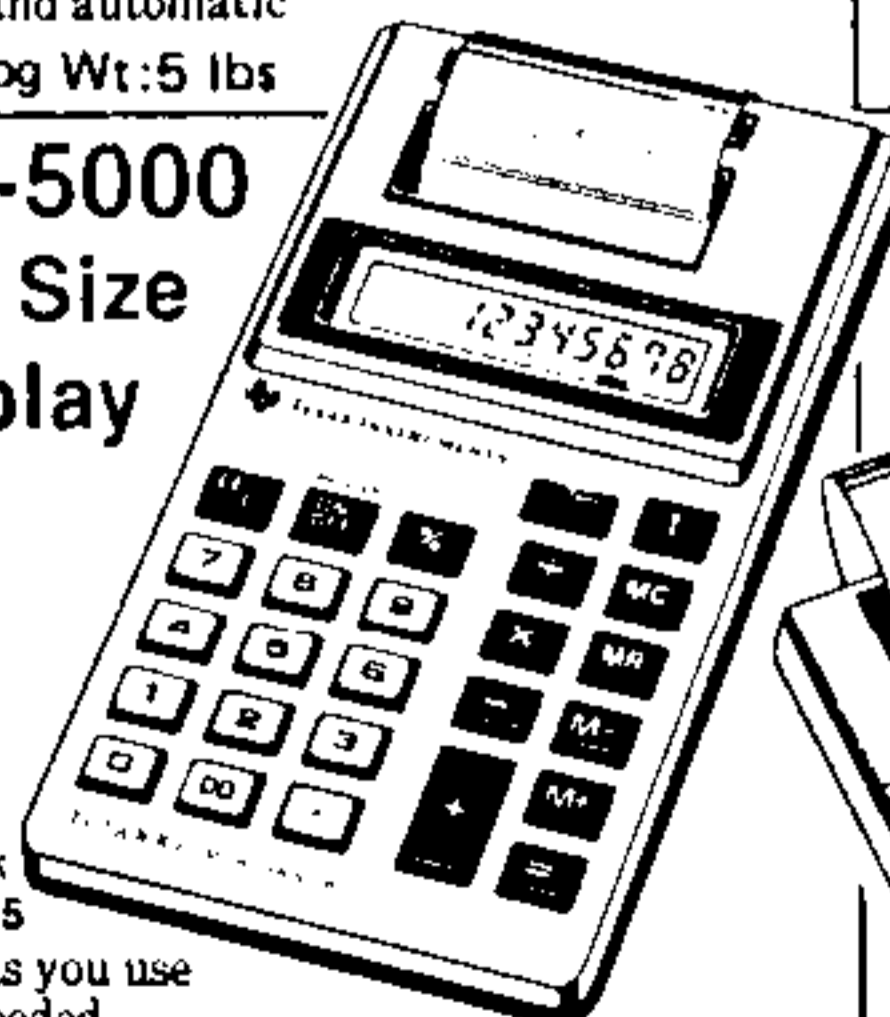

Your Cost
\$94⁹⁵

- IR-55130 Ink Roller \$4.25
- Reliable impact printer delivers 2.5 lines per second.
- Prints out 12 digits plus audit trail on 2 1/4-inch plain paper tape.
- Special features like automatic percent, constant and date/numbering keys help you cut through calculations quickly, effortlessly.
- Full-function memory plus independent add register with "dual memory" capability.

Printer Display

Shpg Wt: 5 lbs

TI-5040 II Economical printer/display calculator for home and office

Your Cost
\$66⁹⁵

- TP-27225 Three-roll pack of thermal paper \$4.00
- Fast, quiet thermal printer and vacuum-fluorescent display with commas and decimal point.
- Printer on-off switch lets you use printer only when needed.
- Audit trail for accurate recordkeeping.
- Four-function memory.
- Automatic constant and automatic percent key.

TP-20225 Three-roll pack of thermal paper \$2.00

TI-5000 Pocket Size Printer/Display

Your Cost
\$35⁹⁵

Shpg Wt: 3 lbs

- TI-25000 Five-roll pack of thermal paper \$2.25
- Printer on-off key lets you use printer only when needed.
- Convenient audit trail to identify number functions and results.
- Four-key, add-to or subtract-from memory.
- APD™ (automatic power down) feature turns off the calculator after 10 minutes of non-use. AC-9174 AC adapter \$6.95

TI-5130

IR-55130 Ink Roller \$4.25
Shpg Wt: 5 lbs

Sleek Desktop Printer/Display

- 10-digit display shows characters and status indicators in soft green light.
- Prints on 2 1/4-inch plain paper tape.
- Basic functions — plus automatic percent and constant keys, item counter, date/non-add key for labeling.
- Convenient 5/4 round up/down switch automatically rounds multiplication and division results.
- Versatile four-key memory and an independent add register that works like a "dual" memory.