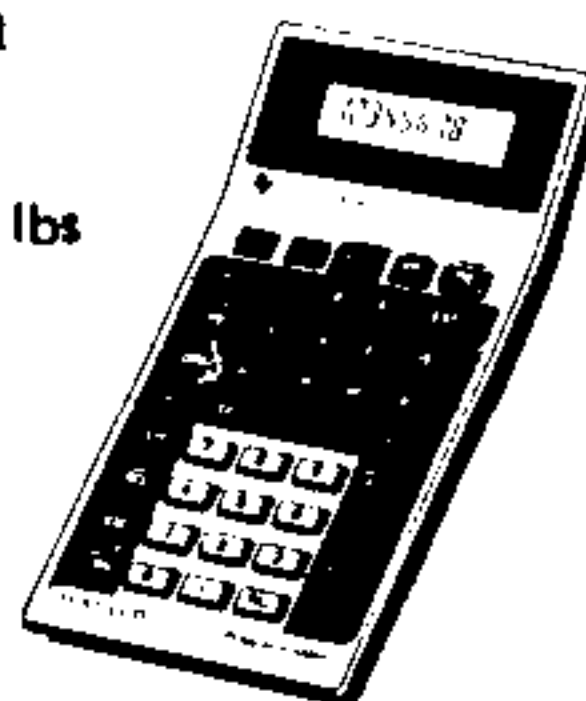

TI-5130

IR-55130 Ink Roller \$4.25
Shpg Wt: 5 lbs

Sleek Desktop Printer/Display

- 10-digit display shows characters and status indicators in soft green light.
- Prints on 2 1/4-inch plain paper tape.
- Basic functions — plus automatic percent and constant keys, item counter, date/non-add key for labeling.
- Convenient 5/4 round up/down switch automatically rounds multiplication and division results.
- Versatile four-key memory and an independent add register that works like a "dual" memory.

- Easy-to-read, 10-digit liquid crystal display.
- Full-function four-key memory, constant, decimal select and sigma switches.
- Mark up/down, delta percent, percent, 00, plus/minus, and square root keys.
- Large, sculptured keys.

Texas Instruments Battery Operated Desk Calculator

Your Cost
\$39⁹⁵

TI-5100 II

- For home or office, the TI-5100-II offers a bright, easy-to-read, 10-digit display.
- Full-function four-key memory constant, decimal select and sigma switches.
- Mark up/down, delta percent, percent, 00, plus/minus, square root keys, and 5/4 rounding.
- Slim, tilt-top styling provides a convenient viewing angle.

LCD Programmable

Your Cost
\$33⁹⁵
Shpg Wt: 3 lbs

TI-57

- Powerful program memory stores up to 150 keystrokes in 48 fully merged steps.
- Seven multi-use memories provide addressable memory locations to store and recall data.
- Comes with the *Programmable Calculator Sourcebook* with step-by-step instructions and examples.
- Powers, roots, log and trig functions, and much more.