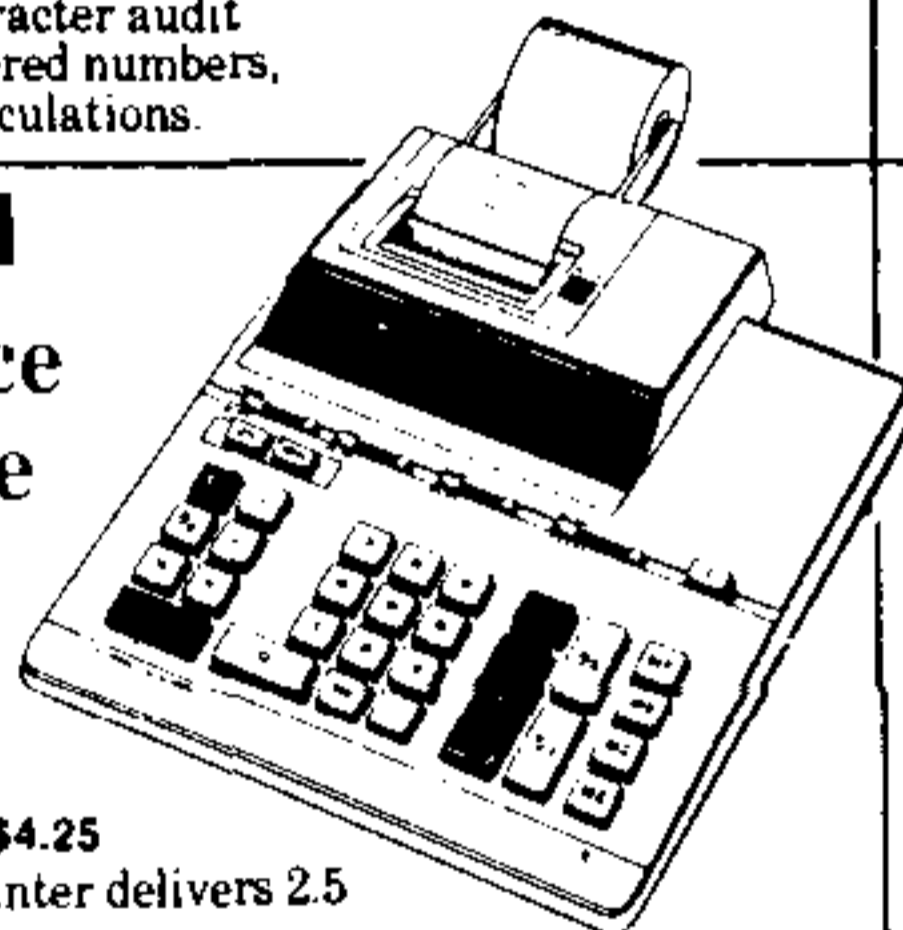

Your Cost
\$94⁹⁵

- IR-55130 Ink Roller \$4.25
- Reliable impact printer delivers 2.5 lines per second.
- Prints out 12 digits plus audit trail on 2 1/4-inch plain paper tape.
- Special features like automatic percent, constant and date/numbering keys help you cut through calculations quickly, effortlessly.
- Full-function memory plus independent add register with "dual memory" capability.