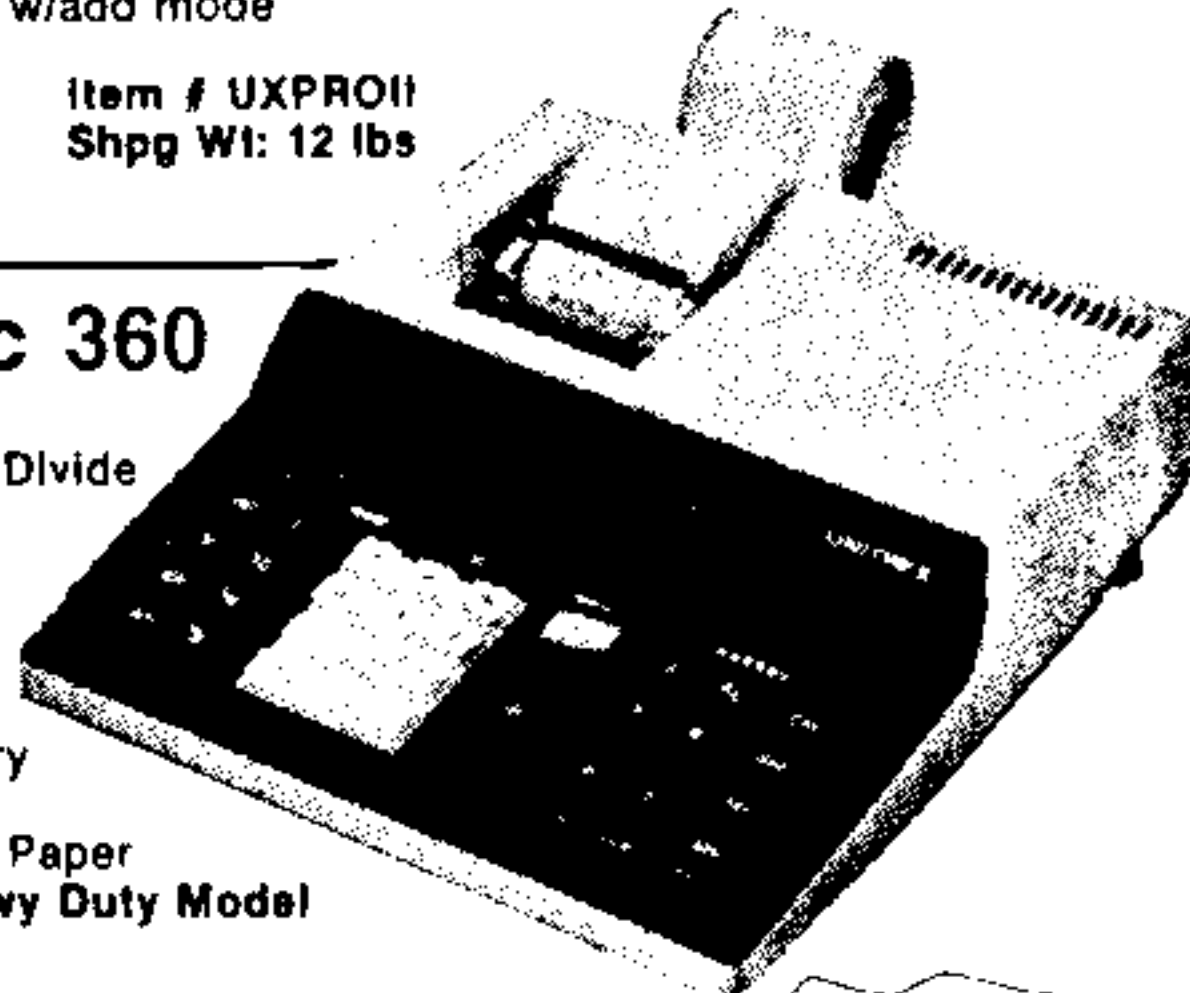

Professional III 12-Digit Printer/Display

All the features of the Professional II, with the added value of 12 digit capacity.

Your Cost
$79⁹⁵
Retail $149.95
Item # UXPROIII
Shpg Wt: 12 lbs

Printer/Display with Memory

Your Cost
$119⁹⁵
Retail $199.95
Item # UXC360
Shpg Wt: 14 lbs

Classic 360

1. Uses Plain Paper
   - Add • Subtract • Multiply • Divide
   - Item Counter
   - Percent Key
   - Mark-up with Delta
   - Sigma Switch
   - Fixed & Floating Decimal
   - 4-Key Accumulating Memory
   - Selko Print Head
   - Uses Standard 2 1/4" Plain Paper
2. Full Size Desk-Top Heavy Duty Model

New 1983/4 Model DP-12 Printer/Display with Full Memory

- 12-Digit, Green Digitron Display
- Punctuation in Display and Printout
- Uses Standard 2 1/4" Plain Paper Tape
- 4-Key Memory
- Back-space Key
- Non-add Key
- Round-off Switch
- Decimal Switch (A • F • 2 • 4)
- Rubber Keytops

Your Cost
$54⁹⁵
Retail $129.95